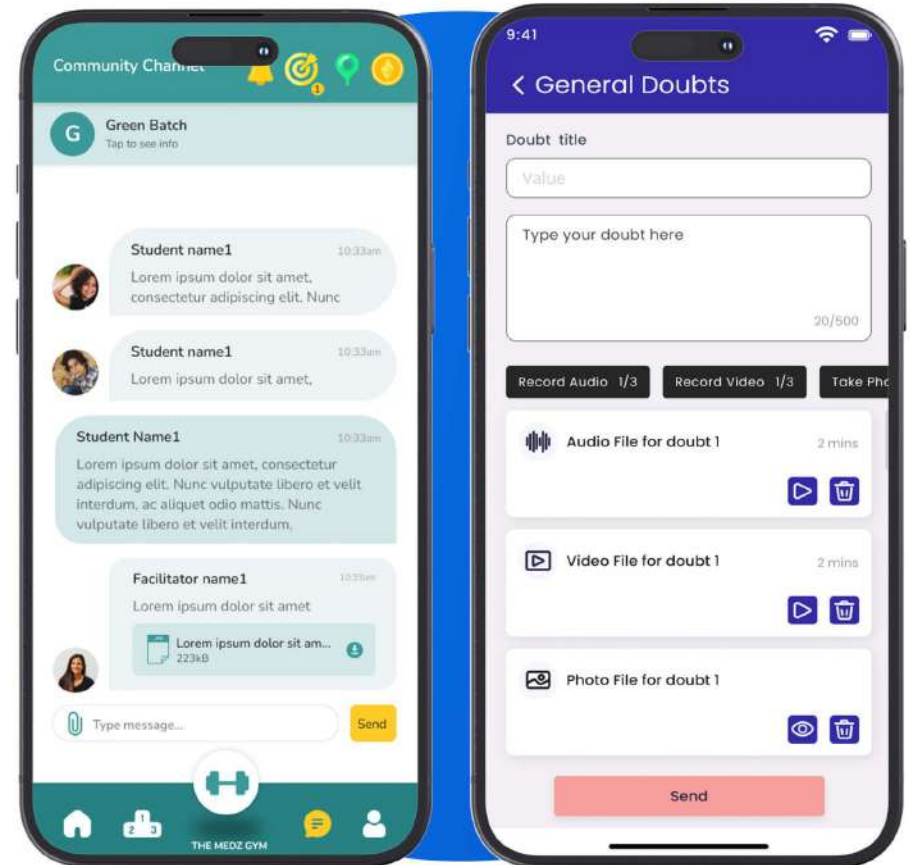

LMS

Schools & Colleges

- Online Test, Exams, Doubt Clearing Sessions, Home Work Assigning
- Classroom Announcements, Notifications,
- Community Platform - Parents, teachers, Students