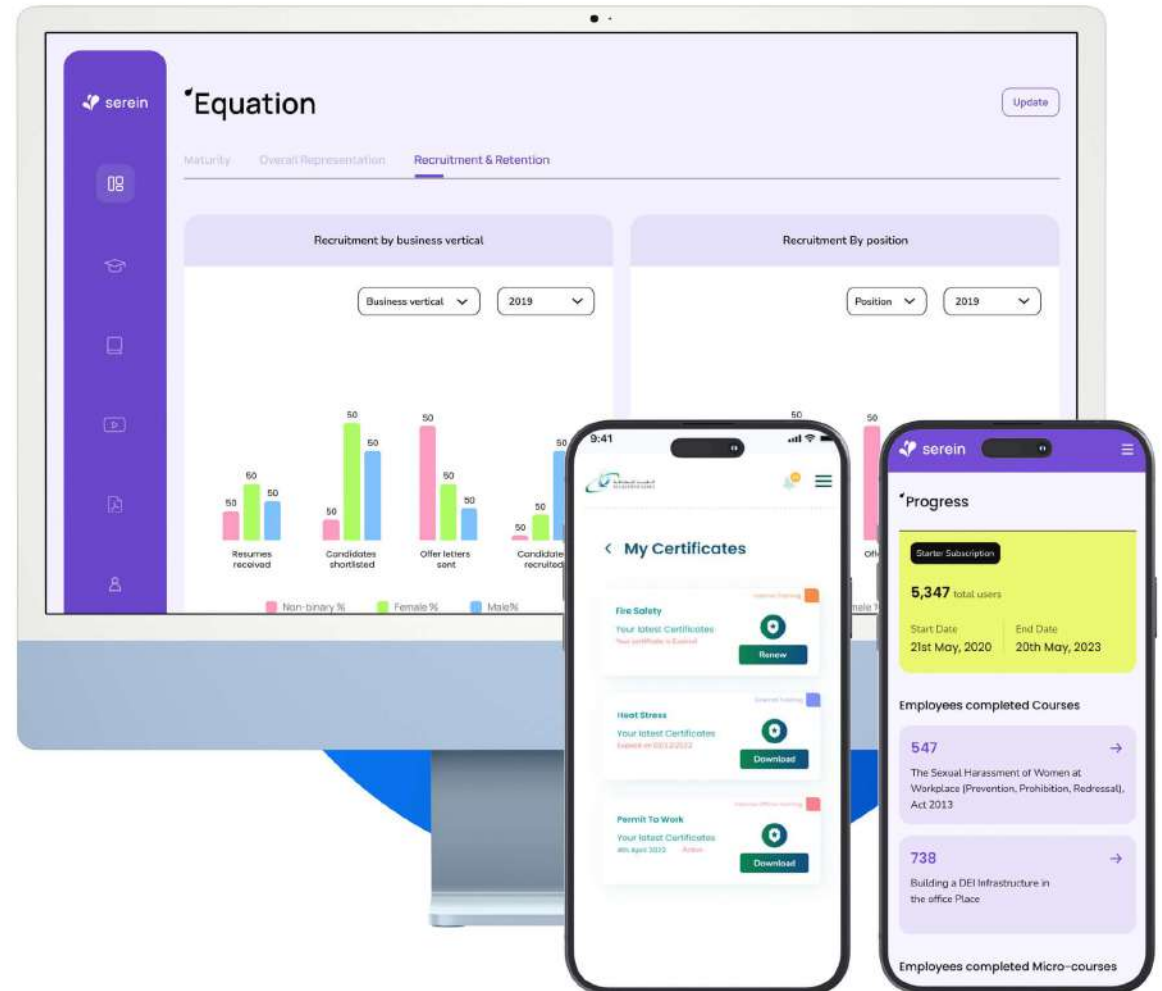

Mobile App

- Android and iOS Apps
- Native and Hybrid App Development
- UI/UX Designing, Cross-Platform Apps, API Integrations
- Flutter, Java, Kotlin, Swift, React Native

LMS

Corporates

- Employee Trainings and Skill Development
- Customer Training
- Feedbacks, Surveys, Quizzes
- Certificate Creation and Download
- User Authentication Features
- Dashboards

LMS

Schools & Colleges

- User Management- Students, Teachers, Parents
- Third Part Integrations – QR Code, Zoom, Google Meet, Google Calendar etc.
- Chat/Messaging options with Twilio
- Live and Recorded Class Available
- Play Videos, Puzzles, Games, Ice breaking activities, Brawta challenge