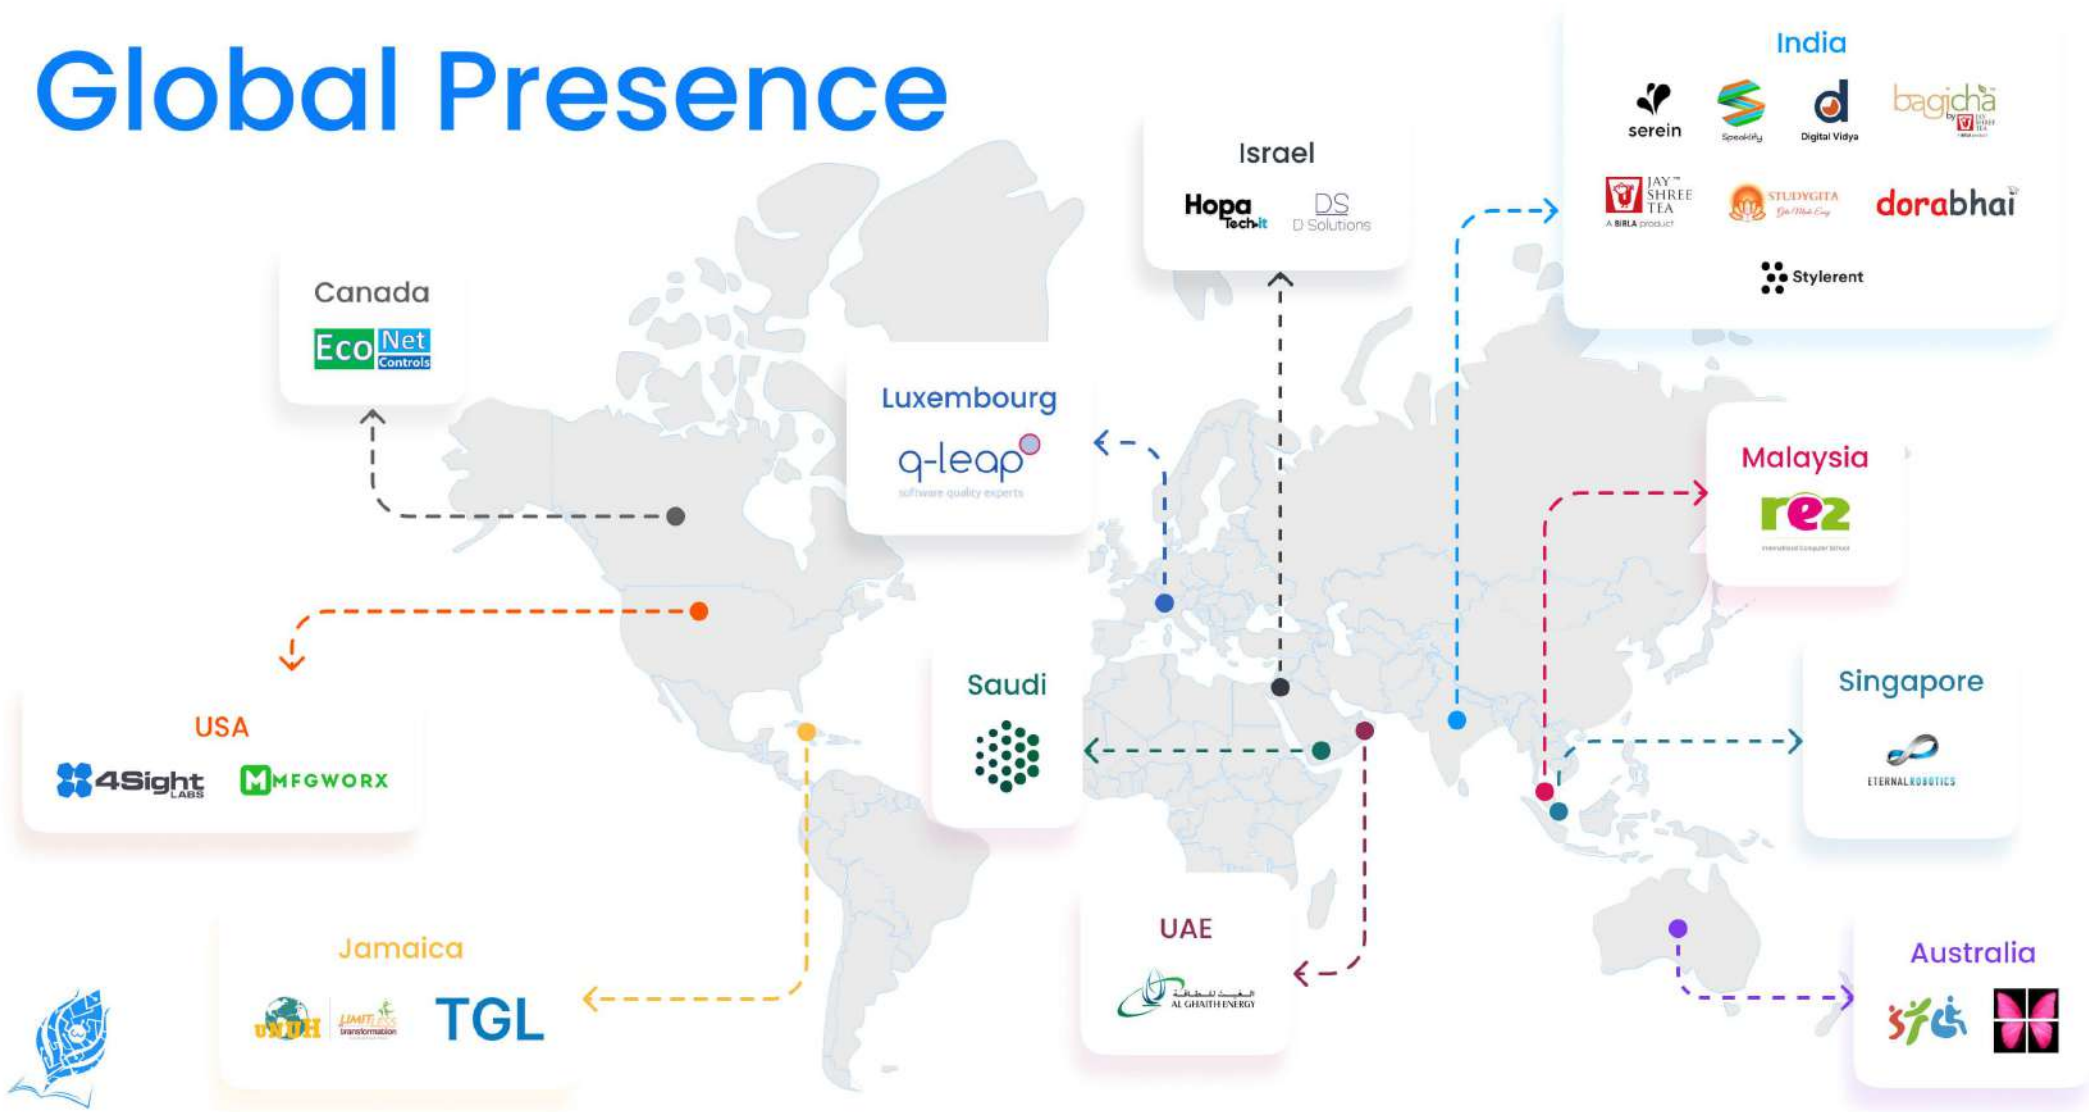

Krishworks
Technology And Research Labs

About Us

14+ years of
experience in the
corporate world

Specializing in
developing IoT
devices, Rapid
Prototyping, Mobile
Apps, Web Apps,
LMS, CRM and ERP

Krishworks has
delivered **Multiple
Software
Applications** to over
300K users across **7
countries** in less
than a decade

Leadership

Kaushik Mazumdar

Co-Founder

Head of Software Development

Subhajit Roy

Co-Founder

Head of Embedded Systems and Business
Development

Gargi Mazumdar

Co-Founder

Head of Project Management and
Operations

Global Presence

Our Growth

2015 **Krishworks Technology Innovations**
Was founded to build IOT prototypes, full-scale solutions, and SaaS software (APAC)

2015-2016 **Research and development of Gurukul software**

A team of 30+ volunteers across India helped with research and development of Gurukul software - as part of Xprize submission. The software supported English and Swahili language, with deployments intended for Tanzania.