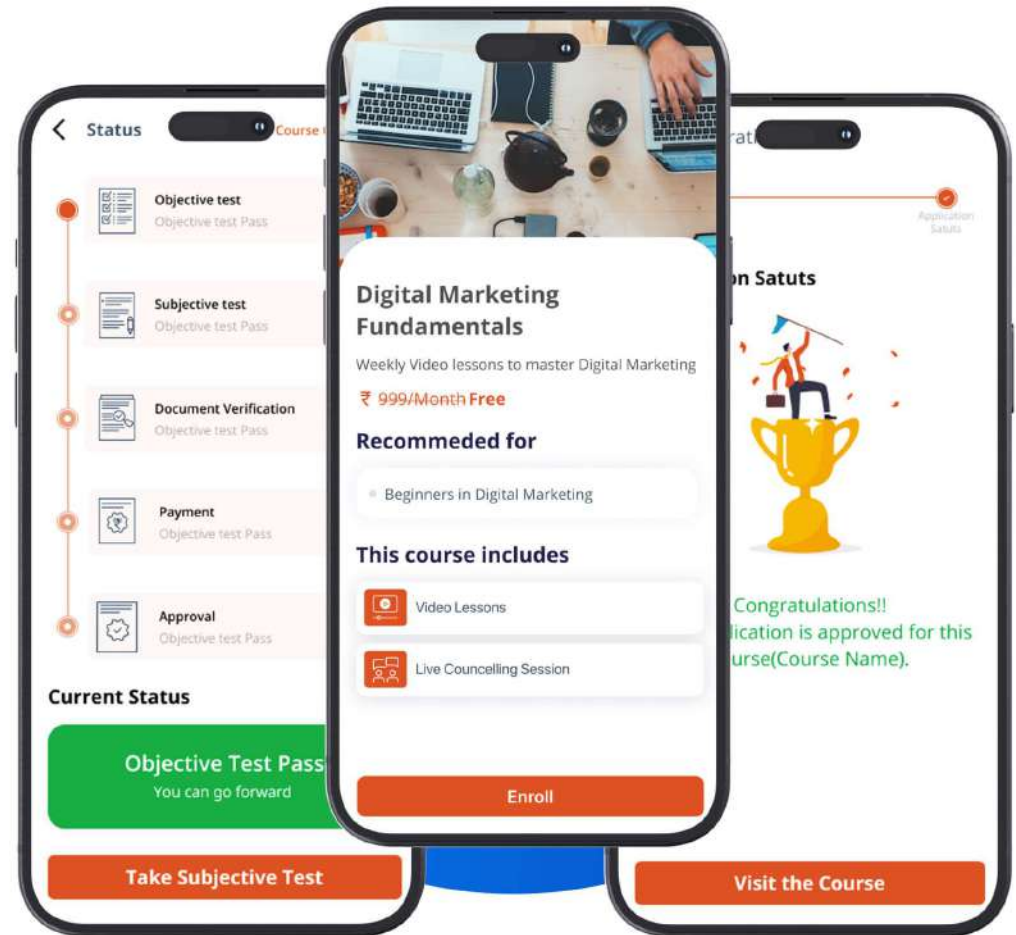

LMS

Schools & Colleges

- User Management- Students, Teachers, Parents
- Third Part Integrations – QR Code, Zoom, Google Meet, Google Calendar etc.
- Chat/Messaging options with Twilio
- Live and Recorded Class Available
- Play Videos, Puzzles, Games, Ice breaking activities, Brawta challenge

LMS

Schools & Colleges

- Online Test, Exams, Doubt Clearing Sessions, Home Work Assigning
- Classroom Announcements, Notifications,
- Community Platform - Parents, teachers, Students

LMS Temples

- Online Bhagavat Gita, Bible, QURAN Classes
- Integrate Devotional Audios and Videos
- Spiritual Assessments and Progress Tracking
- Multilingual Support
- Community Forums and Discussions
- User Engagement Analytics

LMS

Training Institutes

- Web and Mobile
- User Authentication Feature
- Courses, training, Eligibility Tests
- User Interfaces- Learners, Trainers, Admin
- Document verification
- Reports and Analytics